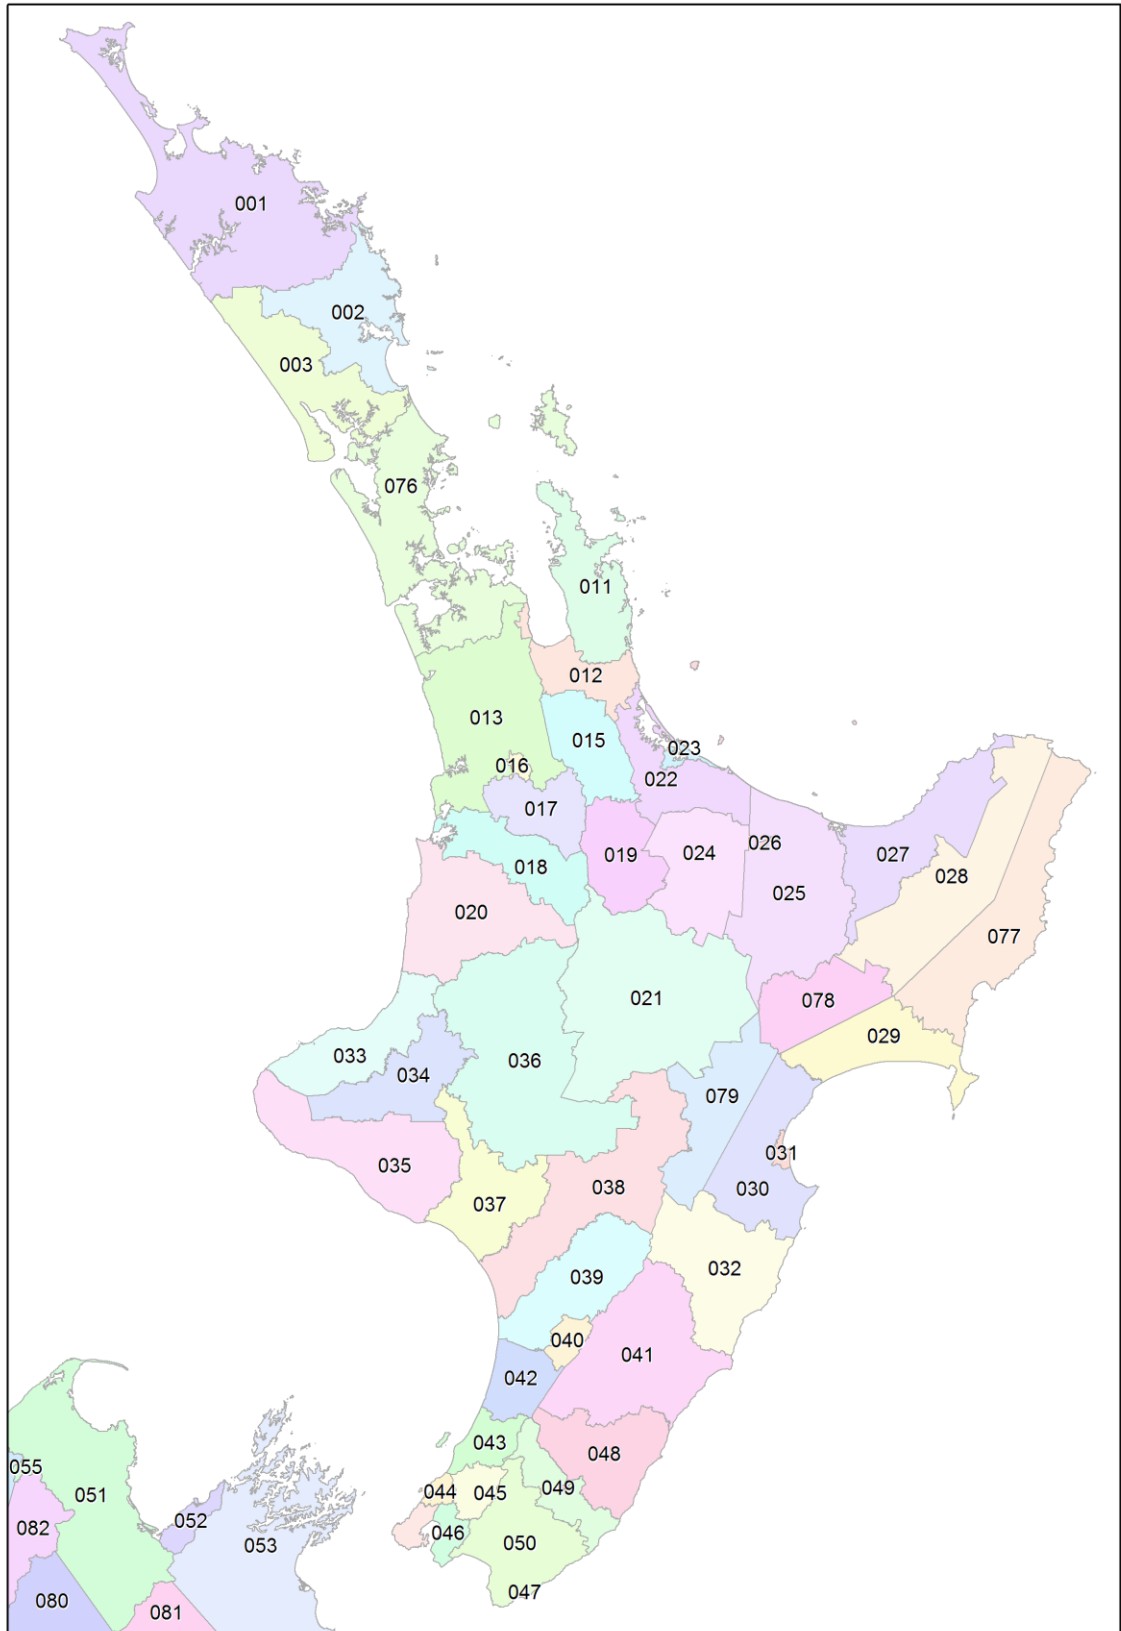

## Legend - North Island

001 - Far North District	036 - Ruapehu District
002 - Whangarei District	037 - Whanganui District
003 - Kaipara District	038 - Rangitikei District
011 - Thames-Coromandel District	039 - Manawatu District
012 - Hauraki District	040 - Palmerston North City
013 - Waikato District	041 - Taranua District
015 - Matamata-Piako District	042 - Horowhenua District
016 - Hamilton City	043 - Kapiti Coast District
017 - Waipa District	044 - Porirua City
018 - Otorohanga District	045 - Upper Hutt City
019 - South Waikato District	046 - Lower Hutt City
020 - Waitomo District	047 - Wellington City
021 - Taupo District	048 - Masterton District
022 - Western Bay of Plenty District	049 - Carterton District
023 - Tauranga City	050 - South Wairarapa District
024 - Rotorua District	051 - Tasman District North
025 - Whakatane District	052 - Nelson City
026 - Kawerau District	053 - Marlborough District North
027 - Opotiki District	055 - Buller District West
028 - Gisborne District West	076 - Auckland
029 - Wairoa District East	077 - Gisborne District East
030 - Hastings District East	078 - Wairoa District West
031 - Napier City	079 - Hastings District West
032 - Central Hawke's Bay District	080 - Tasman District South
033 - New Plymouth District	081 - Marlborough District South
034 - Stratford District	082 - Buller District East
035 - South Taranaki District	999 - Area Outside Territorial Authority